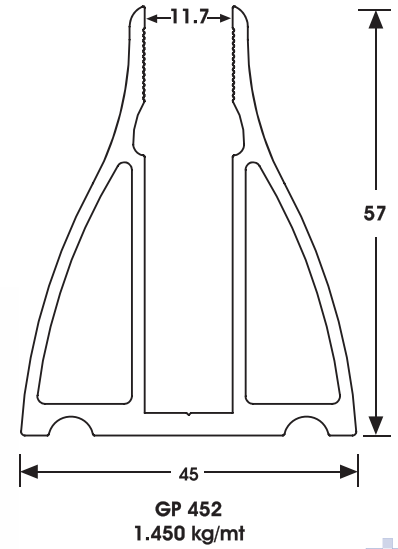

50 mm. KÜPEŞTE SİSTEMİ / 50 mm. BALUSTRADE SYSTEM

GM 102 B