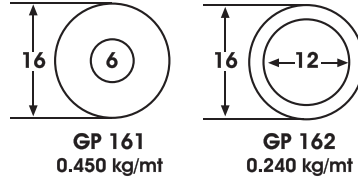

16 mm. EMNİYET HATTI SİSTEMİ / 16 mm. GUARDRAIL SYSTEM

GF 161